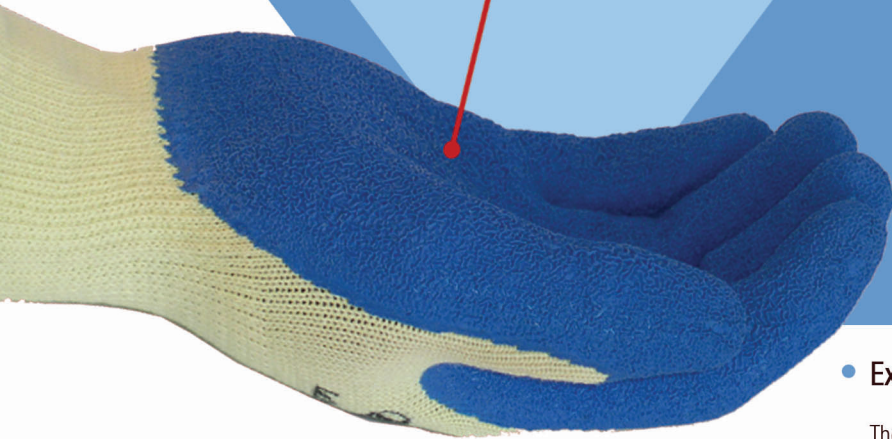

## Textured Latex Dipped Palm

## LaTex A-100

- **Excellent Grip**

The textured latex palm coating provides excellent grip of both wet and dry objects.

- **Highly Durable**

The textured latex palm coating offers excellent abrasion, puncture and cut resistance.

Machine washable.

- **Exceptional Comfort**

10 gauge seamless polycotton liner and conformation to hand contours provide snug fit, excellent flexibility and maximum dexterity, as well as padded protection.

### Specification

• Type	• Style	• EN Size	• Length	• Colour
Textured Latex Dipped Palm	Seamless Polycotton liner with knit wrist	S, M, L, XL, XXL	210 - 250 mm	Blue / Yellow

**Advanced Gloves**  
<http://www.advancedgloves.com>